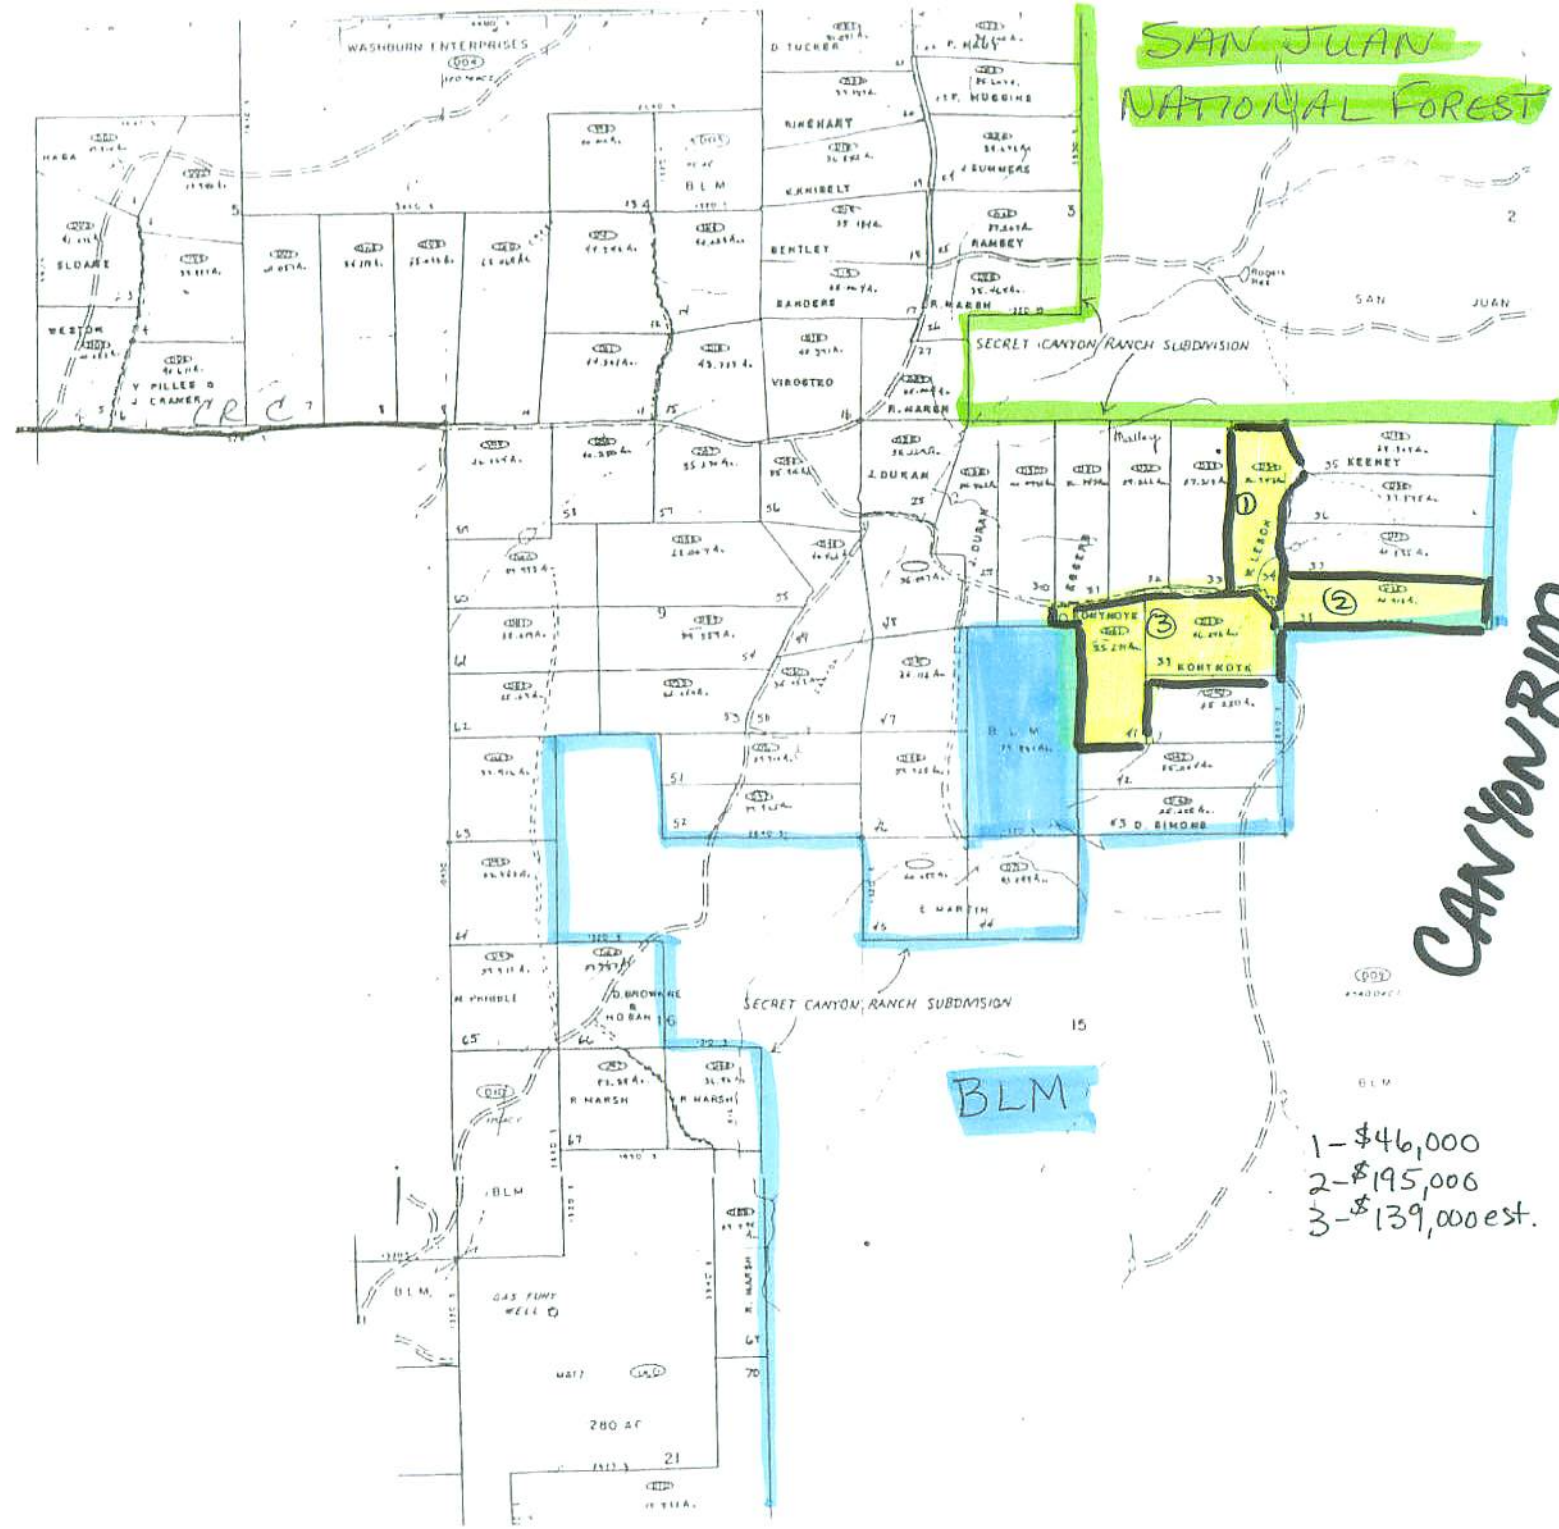

SAN JUAN NATIONAL FOREST

CANYON RIM

BLM

- 1 - \$46,000
- 2 - \$195,000
- 3 - \$139,000 est.