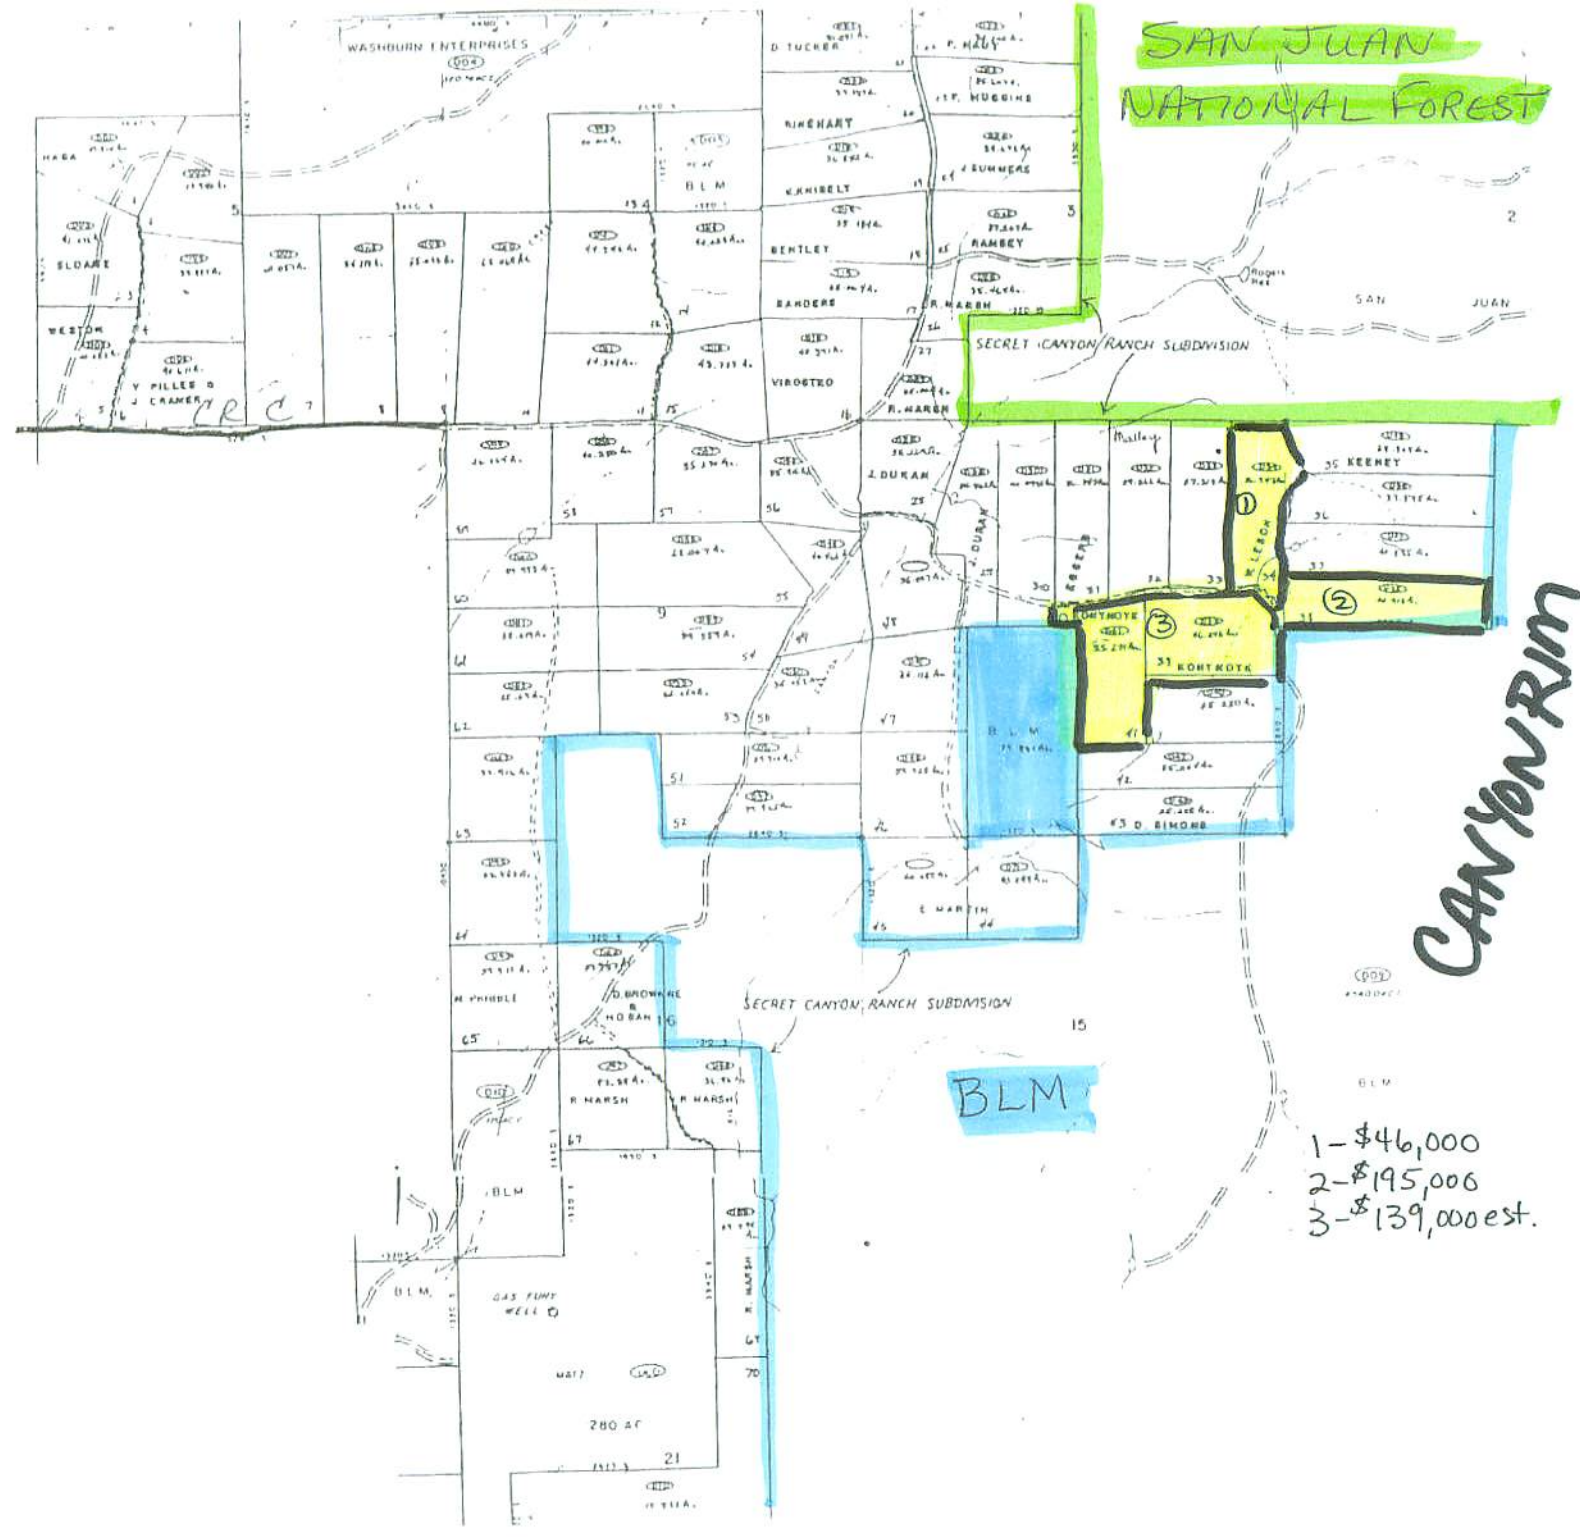

SAN JUAN NATIONAL FOREST

- 1- \$46,000
- 2- \$195,006
- 3- \$139,000 est.